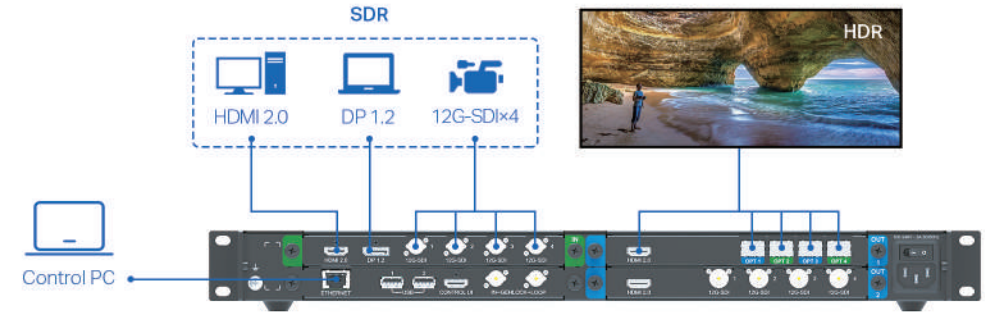

Input			
Connector	Qty	Description	
HDMI 2.0	1	HDCP 2.2/1.4 ; HDR10 video input ; 1080i/576i/480i deinterlacing (MQ) ; Up to 4K×2K@60Hz input .	
DP 1.2	1	HDCP 1.3 ; 1080i/576i/480i deinterlacing (MQ) ; Up to 4K×2K@60Hz input.	
12G-SDI	4	1080i/576i/480i deinterlacing (MQ) ; Each with an input resolution of up to 4K×2K@60Hz ; For 3G-SDI, HD-SDI or SD-SDI input source, SDI mosaic input is supported.	
Output		HDMI and SDI output connectors of both output cards output the same content.	
Optical Output Card	Connector	Qty	Description
	HDMI 2.0	1	HDR10 video output ; Up to 4K×2K@60Hz output.
	10G Optical Port	4	OPT 1 and OPT 2 copy the output of HDMI 2.0 ; OPT 3 copies the output of OPT 1 ; OPT 4 copies the output of OPT 2.
12G-SDI Card and HDMI2.0 Card	Connector	Qty	Description
	HDMI 2.0	1	HDR10 video output ; Up to 4K×2K@60Hz output.
	12G-SDI	4	Each with an output resolution of up to 4K×2K@60Hz ; When two connectors are used for mosaic output, SDI 1 and SDI 2 are always used, SDI 3 and SDI 4 copy the output of SDI 1 and SDI 2 respectively.

HDR Master 4K Video Processor

Exquisite color
to capture the world in detail

HDR Master 4K is an HDR video source generator that can transform SDR into an HDR10 video source, providing greater brightness range, richer colors and more details by using Novastar's AI dynamic range extension technology.

AI dynamic range extension technology

- Transforms SDR into HDR10.
- Expands dynamic range intelligently: higher contrast and higher brightness.
 - Expands color gamut intelligently: bluer sky, greener grass, brighter flowers.
 - Increases bit depth from 8bit to 10bit: more details in dark parts, smoother grayscale.
 - Intelligent facial processing makes human faces more natural and realistic on LED screen.