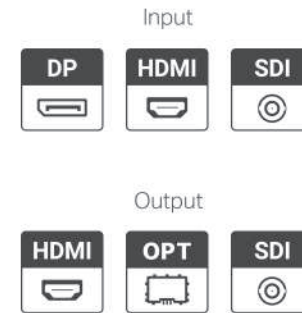

HDR Master 4K Video Processor

Exquisite color
to capture the world in detail

HDR Master 4K is an HDR video source generator that can transform SDR into an HDR10 video source, providing greater brightness range, richer colors and more details by using Novastar's AI dynamic range extension technology.

AI dynamic range extension technology

- Transforms SDR into HDR10.
- Expands dynamic range intelligently: higher contrast and higher brightness.
 - Expands color gamut intelligently: bluer sky, greener grass, brighter flowers.
 - Increases bit depth from 8bit to 10bit: more details in dark parts, smoother grayscale.
 - Intelligent facial processing makes human faces more natural and realistic on LED screen.

High quality video scaling brilliance in every pixel

The content-adaptive scaling engine employs Novastar HQ (high quality) scaling algorithm which prevents the problem of data loss and edge errors caused by zooming out and edge jaggedness and blurring problems caused by zooming in. And it also allows the image to be restored to its original likeness.

Flexible choice that meets utterly demanding

HDR Master supports flexible interface choices, includes: one swappable input card: DP1.2x1, HDMI2.0x1, 12G-SDIx4 and two swappable output cards: one contains HDMI2.0x1, 10G optical fiberx4 and one contains HDMI2.0x1, 12G-SDIx4.