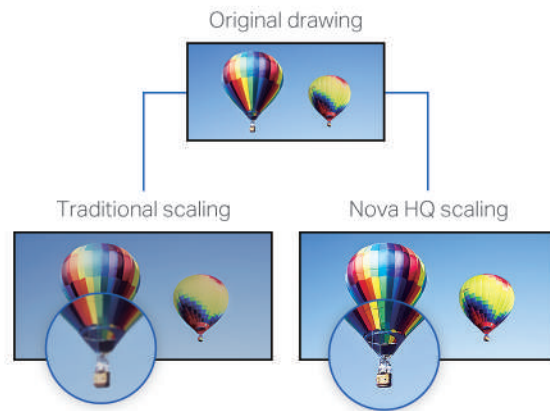

HDR Master 4K Video Processor

Exquisite color
to capture the world in detail

HDR Master 4K is an HDR video source generator that can transform SDR into an HDR10 video source, providing greater brightness range, richer colors and more details by using Novastar's AI dynamic range extension technology.

AI dynamic range extension technology

- Transforms SDR into HDR10.
- Expands dynamic range intelligently: higher contrast and higher brightness.
 - Expands color gamut intelligently: bluer sky, greener grass, brighter flowers.
 - Increases bit depth from 8bit to 10bit: more details in dark parts, smoother grayscale.
 - Intelligent facial processing makes human faces more natural and realistic on LED screen.

High quality video scaling brilliance in every pixel

The content-adaptive scaling engine employs Novastar HQ (high quality) scaling algorithm which prevents the problem of data loss and edge errors caused by zooming out and edge jaggedness and blurring problems caused by zooming in. And it also allows the image to be restored to its original likeness.